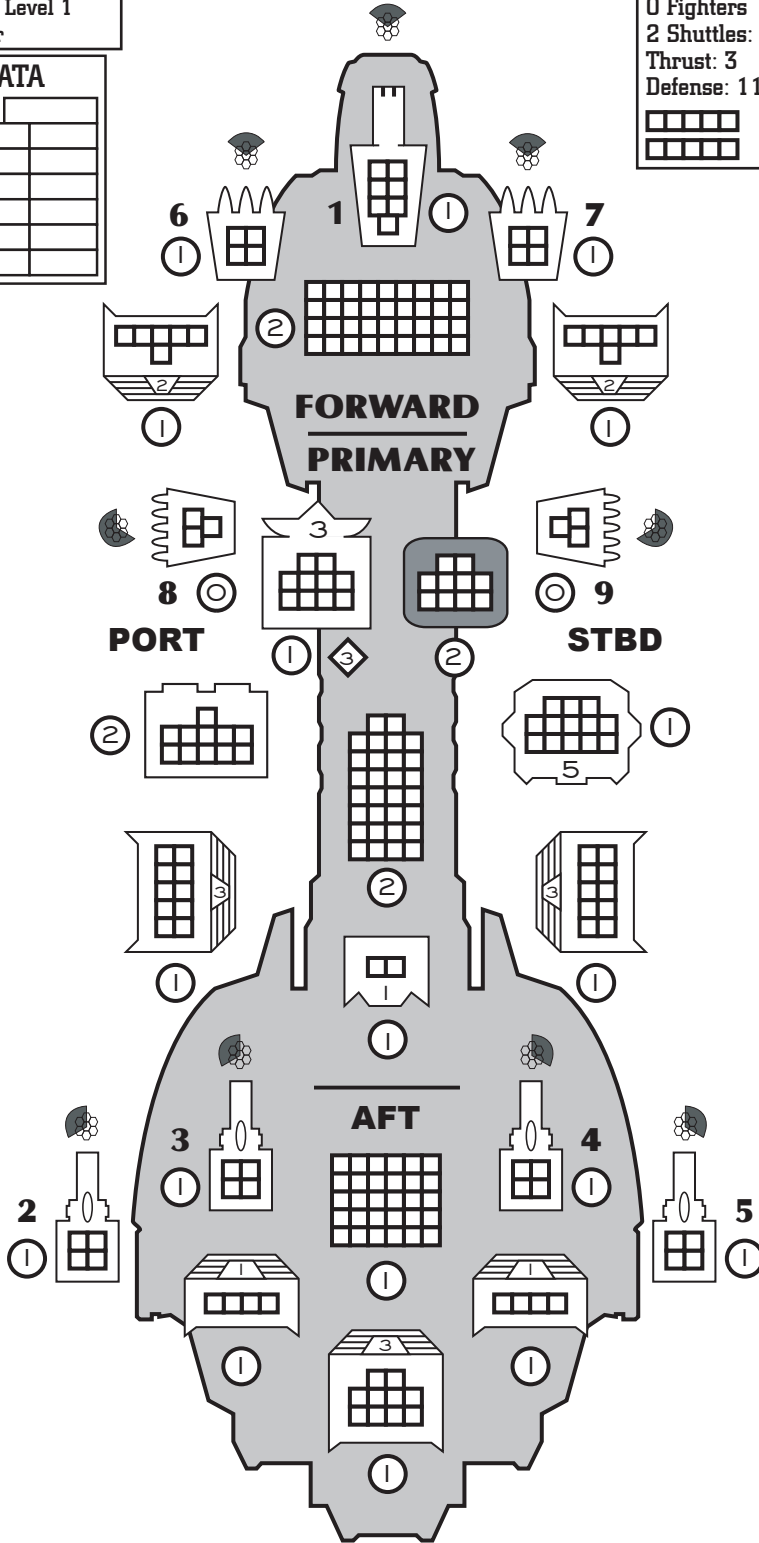

Savaste Empire

Name: _____ Counter: _____

SE Taniwha-Class Destroyer

SPECS	MANEUVERING	COMBAT STATS
Class: Hvy Combat Vsl	Turn Cost: 3/4 Speed	Fwd/Aft Defense: 13
In Service: ????	Turn Delay: 1/2 Speed	Stb/Port Defense: 14
Point Value: ?? each	Accel/Decel Cost: 3 Thrust	Engine Efficiency: 4/1
Ramming Factor: 100	Pivot Cost: 2+1 Thrust	Extra Power: 0
Jump Delay: N/A	Roll Cost: 2+1 Thrust	Initiative Bonus: +6
Speed	1 2 3 4 5 6 7 8 9 10 11 12	
Turn Cost	1 2 3 3 4 5 6 6 7 8 9 9	
Turn Delay	1 1 2 2 3 3 4 4 5 5 6 6	

Version 1.0: 2E/Fate's Turning

HANGAR

0 Fighters
2 Shuttles
Thrust: 3 Armor: 0
Defense: 11/12

FORWARD HITS

- 1-4: Retro Thrust
- 5-7: Heavy Autocannon
- 8-10: Barrage Launcher
- 11-18: Forward Structure
- 19-20: PRIMARY Hit

AFT HITS

- 1-6: Main Thrust
- 7-11: Light Bolt Rifle
- 12-18: Aft Structure
- 19-20: PRIMARY Hit

PRIMARY HITS

- 1-9: Primary Structure
- 10-11: Swarm Launcher
- 12-13: Port/Stb Thrust
- 14: Sensors
- 16-17: Engine
- 18: Hangar
- 19: Reactor
- 20: C&C

SPECIAL NOTES

Antiquated Sensors
Ammo Storage Level 1
Fission Reactor

SENSOR DATA

Defensive EW	
Target #1	
Target #2	
Target #3	
Target #4	
Target #5	
Target #6	

WEAPON DATA

Heavy Autocannon
Class: Projectile
Modes: Raking (6)
Damage: 3d6+12
Range Penalty: -2 per 3 hexes
Fire Control: +2/-1/-4
Intercept Rating: n/a
Rate of Fire: 1 per 3 turns