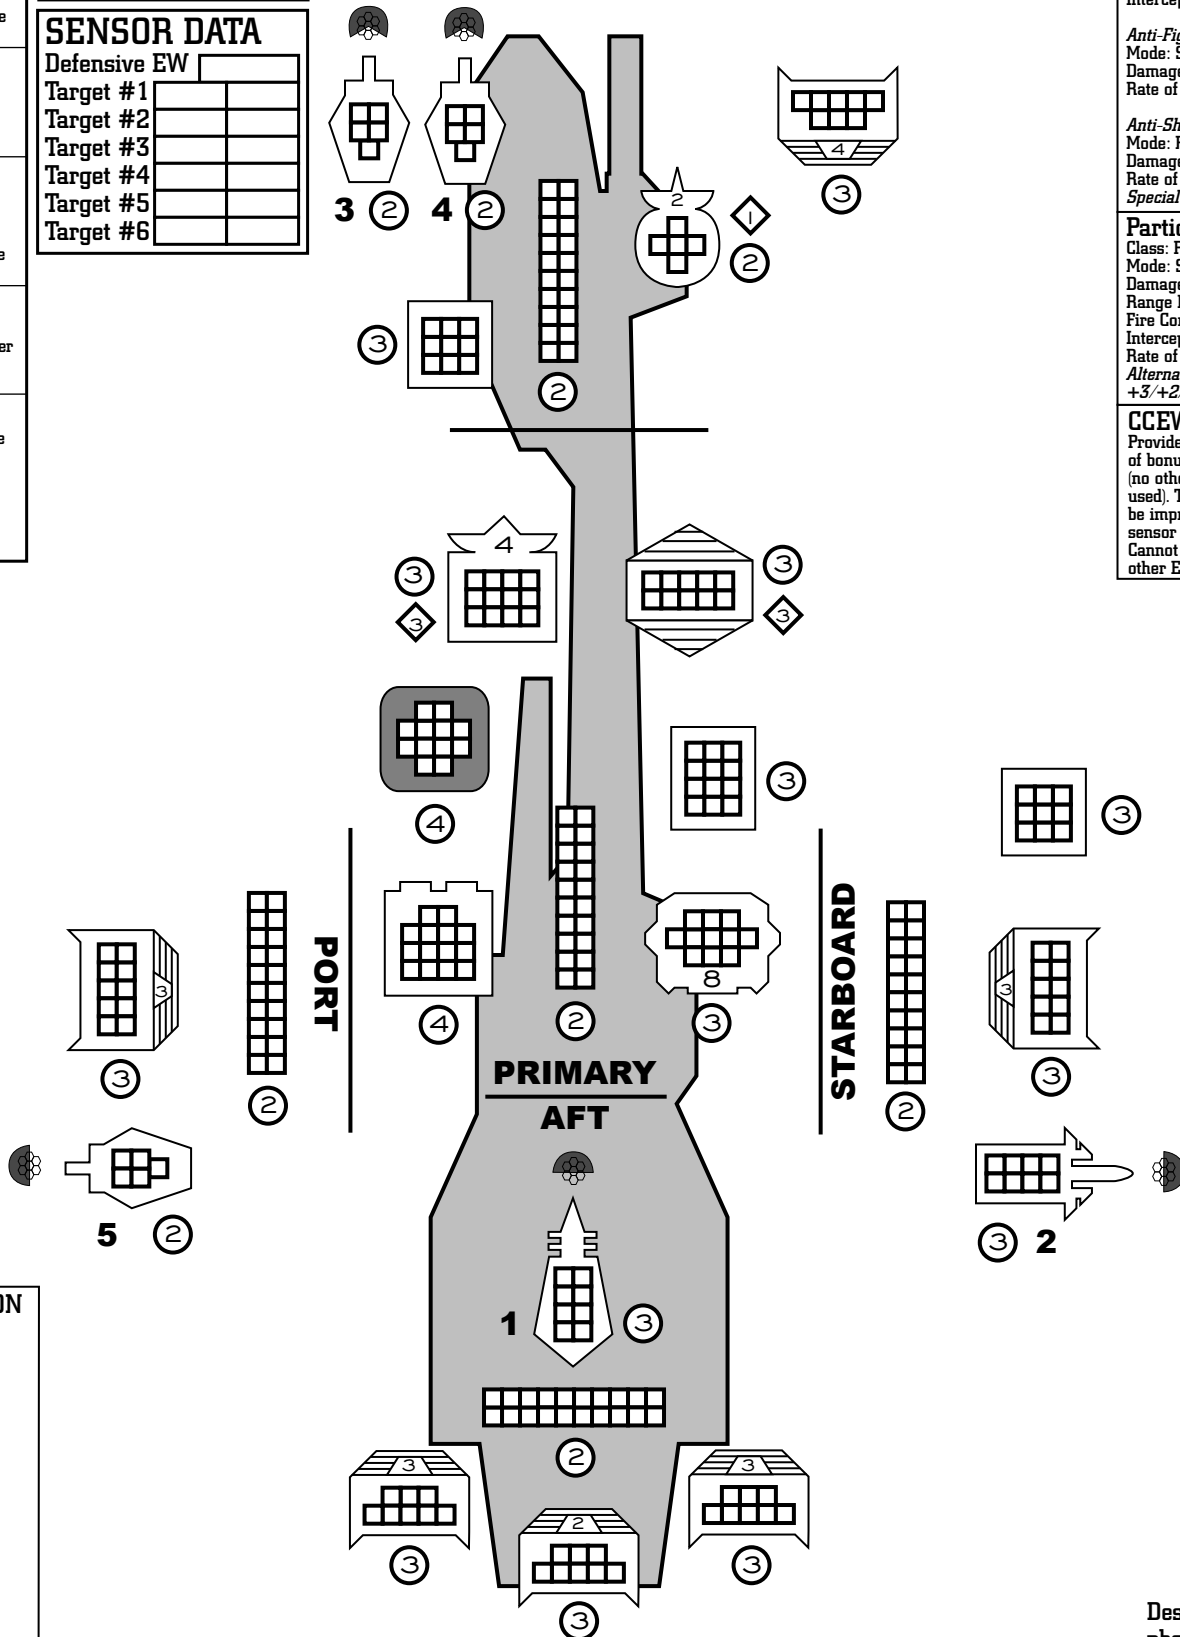

FORWARD HITS

1-3: Retro Thrust
4: CCEW Pod
5-6: Patients
7-9: Particle Turret
10-18: Forward Structure
19-20: PRIMARY Hit

PORT HITS

1-4: Port Side Thrust
5-6: Particle Turret
7-18: Port Structure
19-20: PRIMARY Hit

STBD HITS

1-4: Stbd Side Thrust
5-6: Patients
7-8: Minerva Cannon
9-18: Port/Stb Structure
19-20: PRIMARY Hit

AFT HITS

1-7: Main Thrust
8-9: Light Photon Cutter
10-18: Aft Structure
19-20: PRIMARY Hit

PRIMARY HITS

1-10: Primary Structure
11-12: Patients
13-14: Jump Drive
15: Sensors
16-17: Engine
17-18: Reactor
19-20: C&C

SPECIAL NOTES

Limited Sensors
Subspace Drive

SENSOR DATA

Defensive EW

Target #1

Target #2

Target #3

Target #4

Target #5

Target #6

FORWARD

ICON RECOGNITION

- Thruster
- C & C
- Sensors
- Engine
- Reactor
- Jump Engine
- CCEW Pod
- Patients