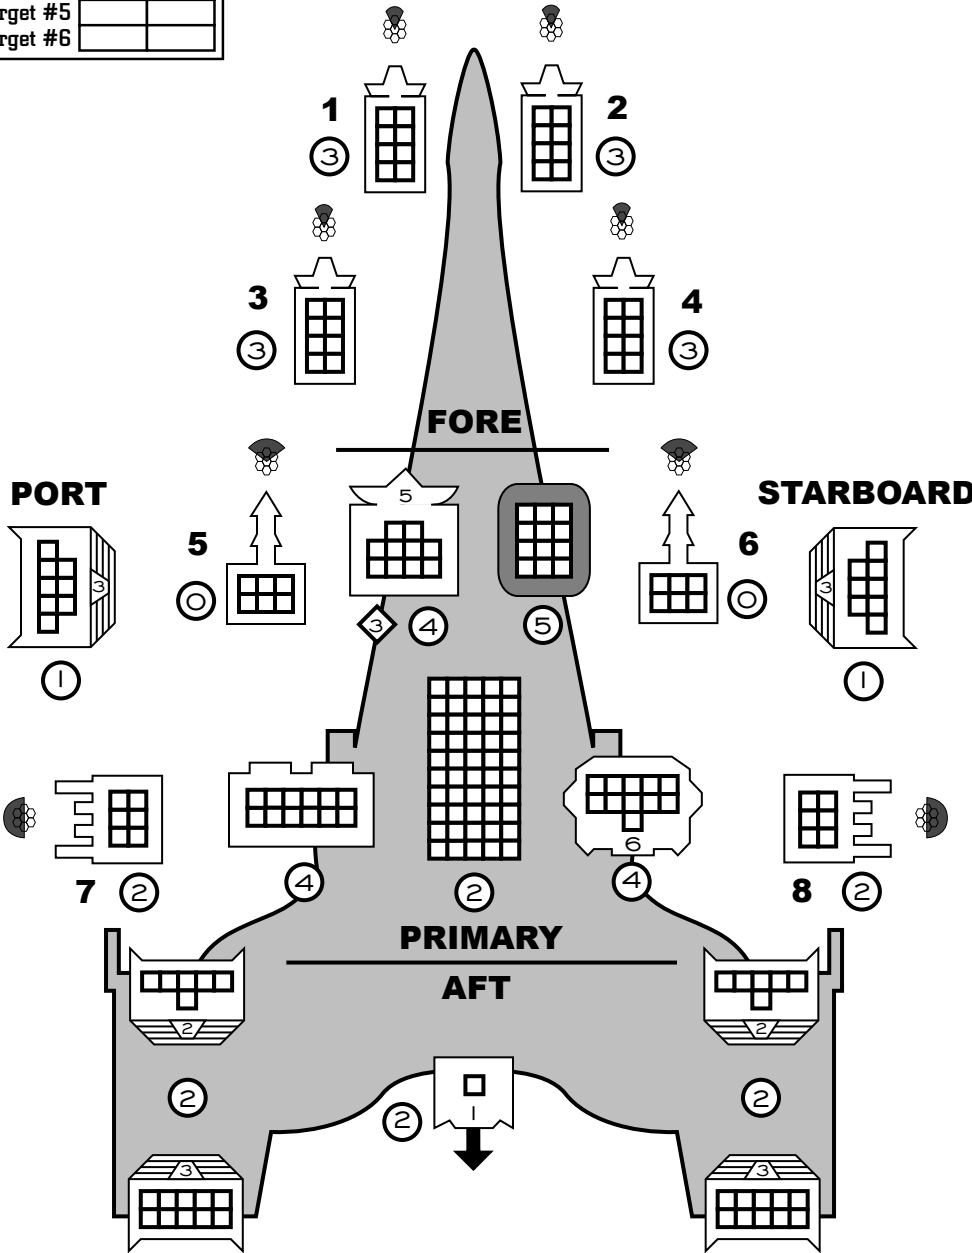

AML-10 Battery
 Class: Laser
 Mode: Standard
 Damage: 1d6+1
 Range Penalty: -2 per hex
 Fire Control: +2/+2/+5
 Intercept Rating: -1
 Rate of Fire: 4 per turn

HANGAR

0 Fighters
 1 Shuttle

FORWARD HITS
 1-4: MPBC-1 Cannon
 5-8: MPBC-2 Cannon*
 9-17: Structure
 18-20: PRIMARY Hit

AFT HITS
 1-6: Main Thrust
 7-9: Retro Thrust
 10: Hangar
 11-17: Structure
 18-20: PRIMARY Hit

PRIMARY HITS
 1-4: Port/Stbd Thrust
 5-7: AML-10 Battery
 8-10: TSLs-6 Battery
 11-13: Sensors
 14-16: Engine
 17-18: Reactor
 19-20: C&C

**SPECIAL: If MPBC-2s are not in use, fire then hits MPBC-1 Cannons instead.*

SENSOR DATA

Defensive EW

Target #1	
Target #2	
Target #3	
Target #4	
Target #5	
Target #6	

MISSILES

Rack #5

--	--	--	--	--	--

Rack #6