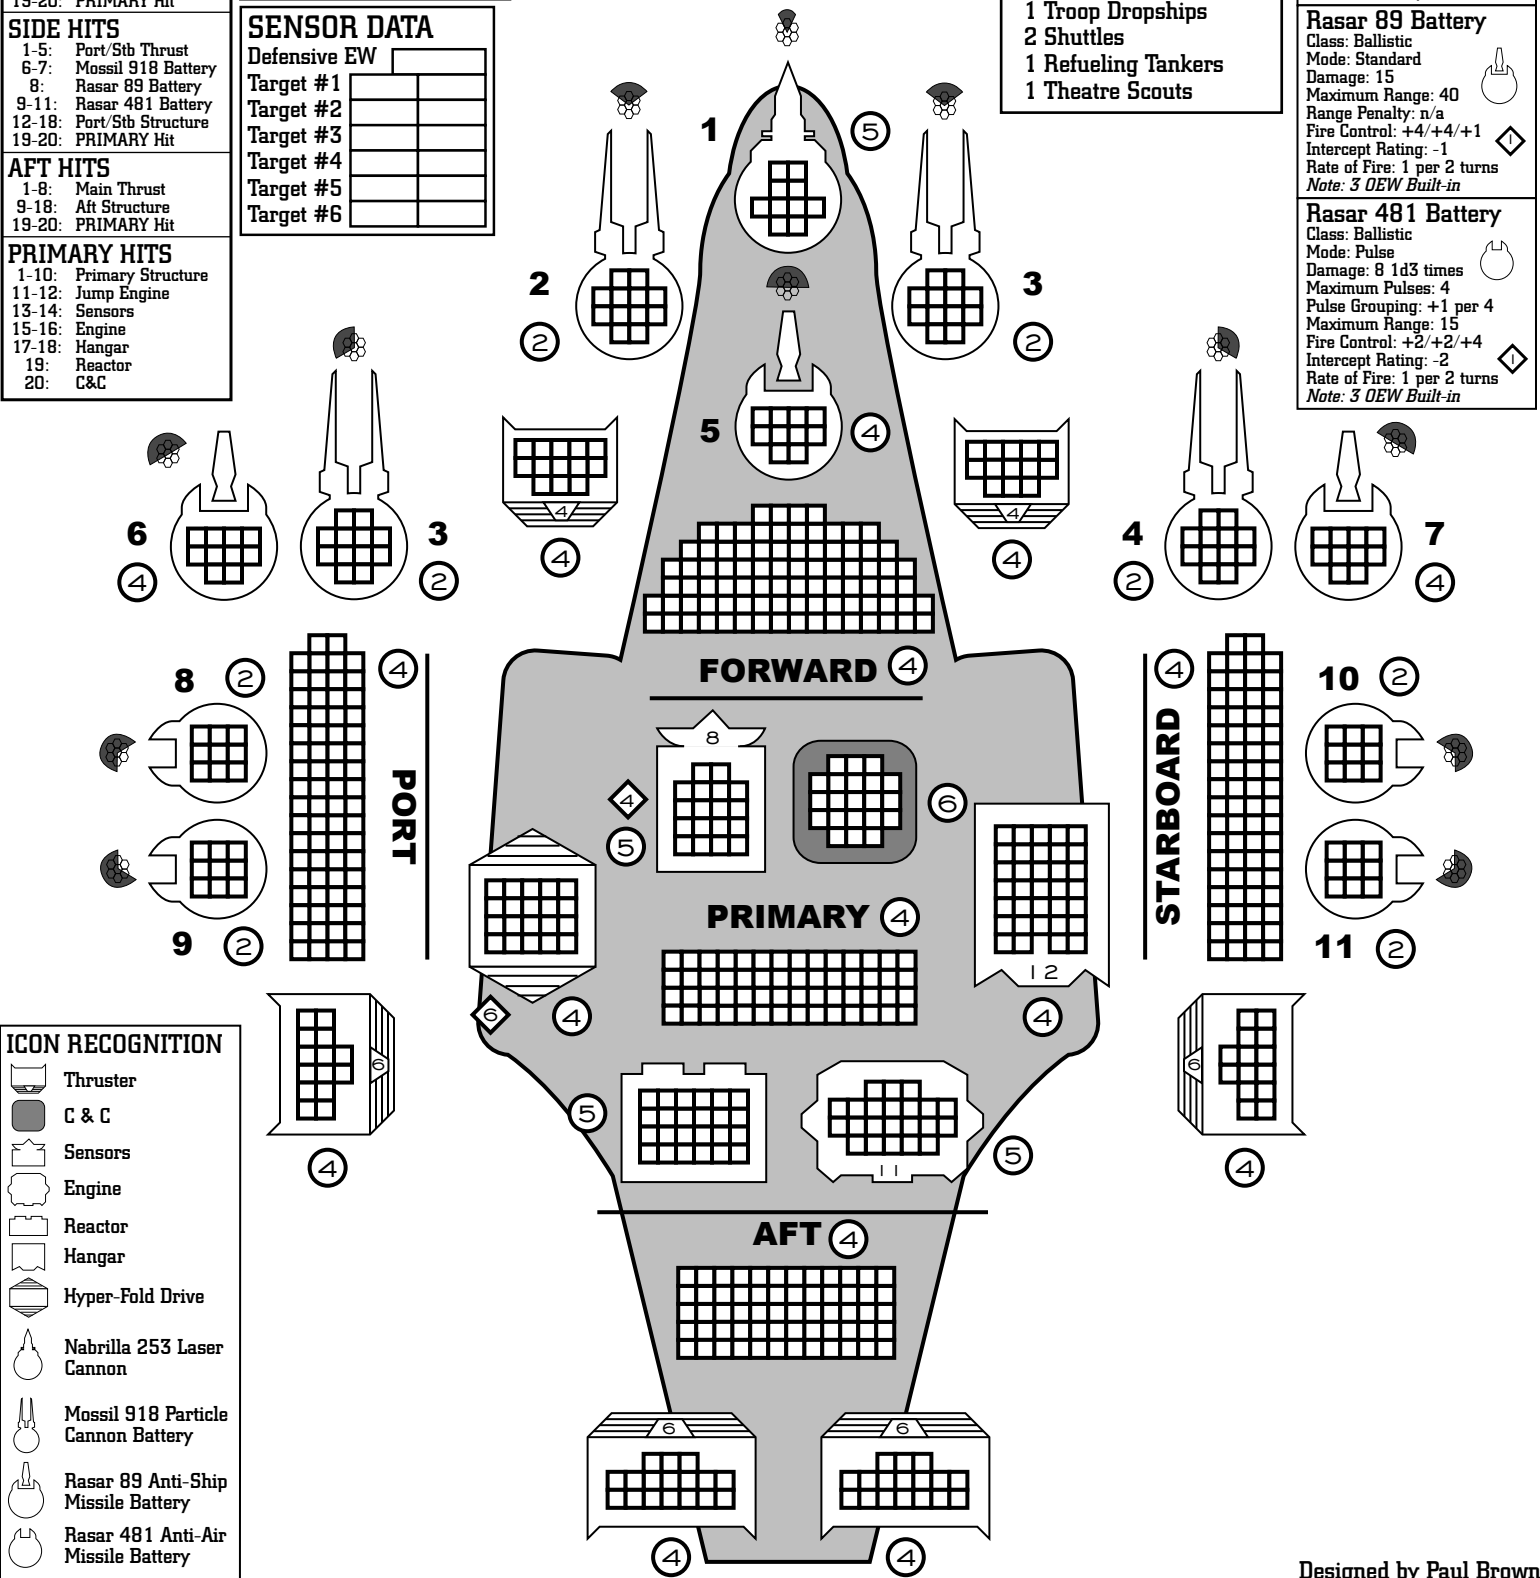

HANGAR

24 Fighters (see notes)

1 Officer's Pods

1 Troop Dropships

2 Shuttles

1 Refueling Tankers

1 Theatre Scouts